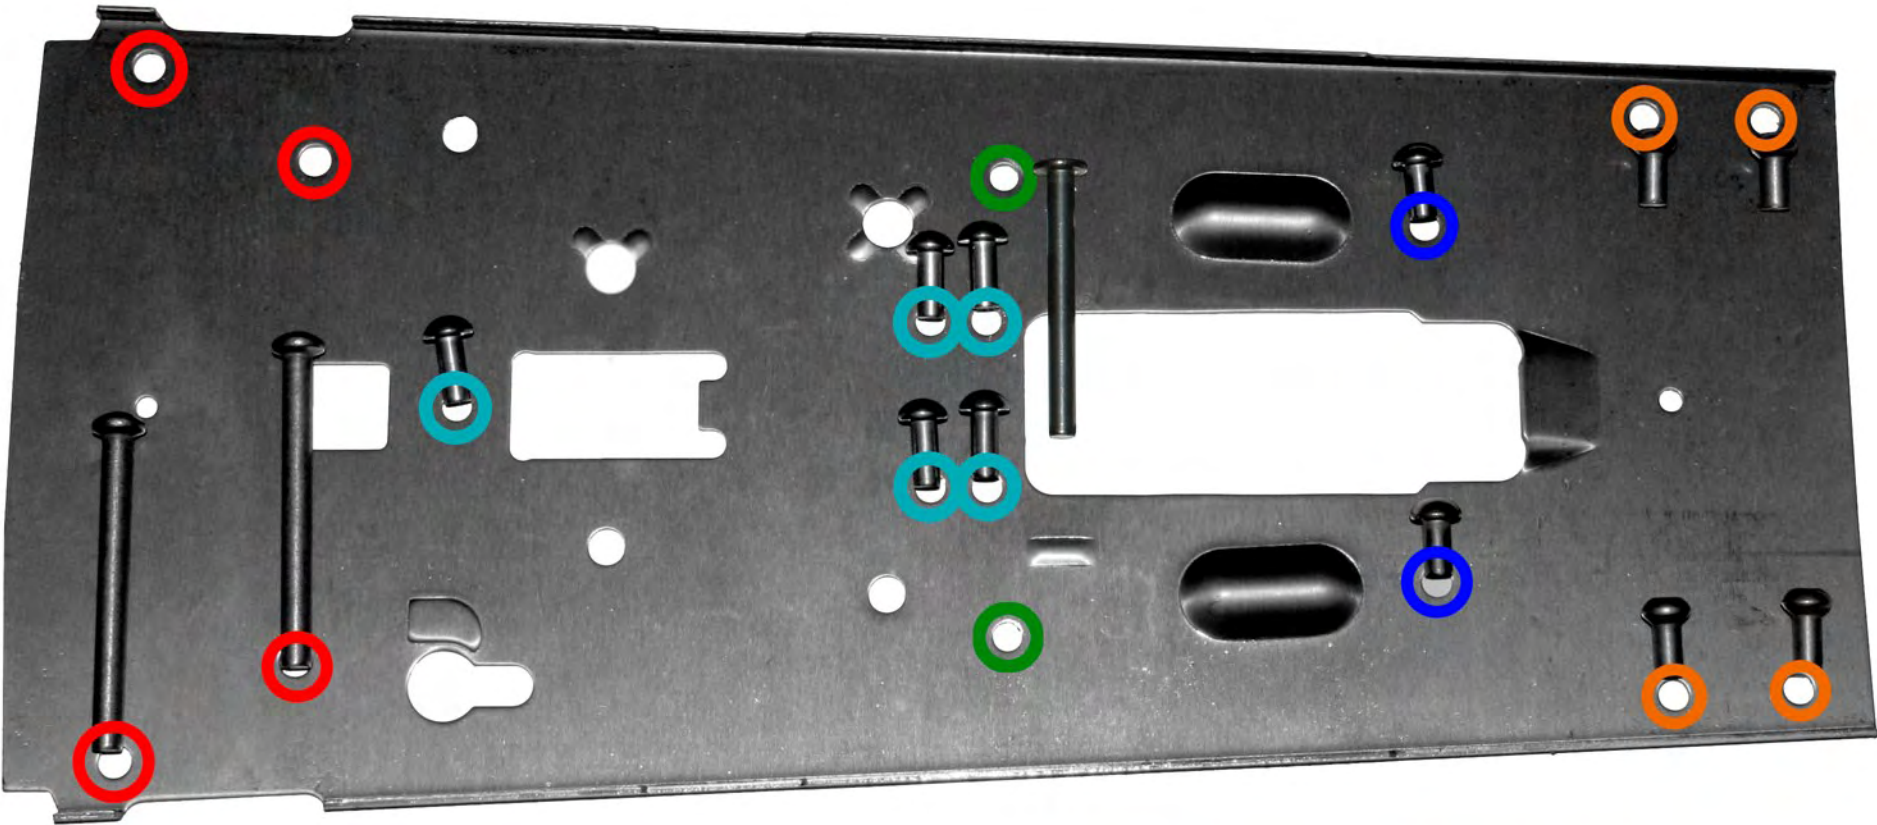

# AK Rivet Build Set - AK0648

**5/32 x 5/16 Round Head**

**5/32 x 1 1/2 Flat Head**

**5/32 x 3/8 Round Head**

**5/32 x 5/16 Swell Neck**

**3/16 x 1 1/2 Button Head**