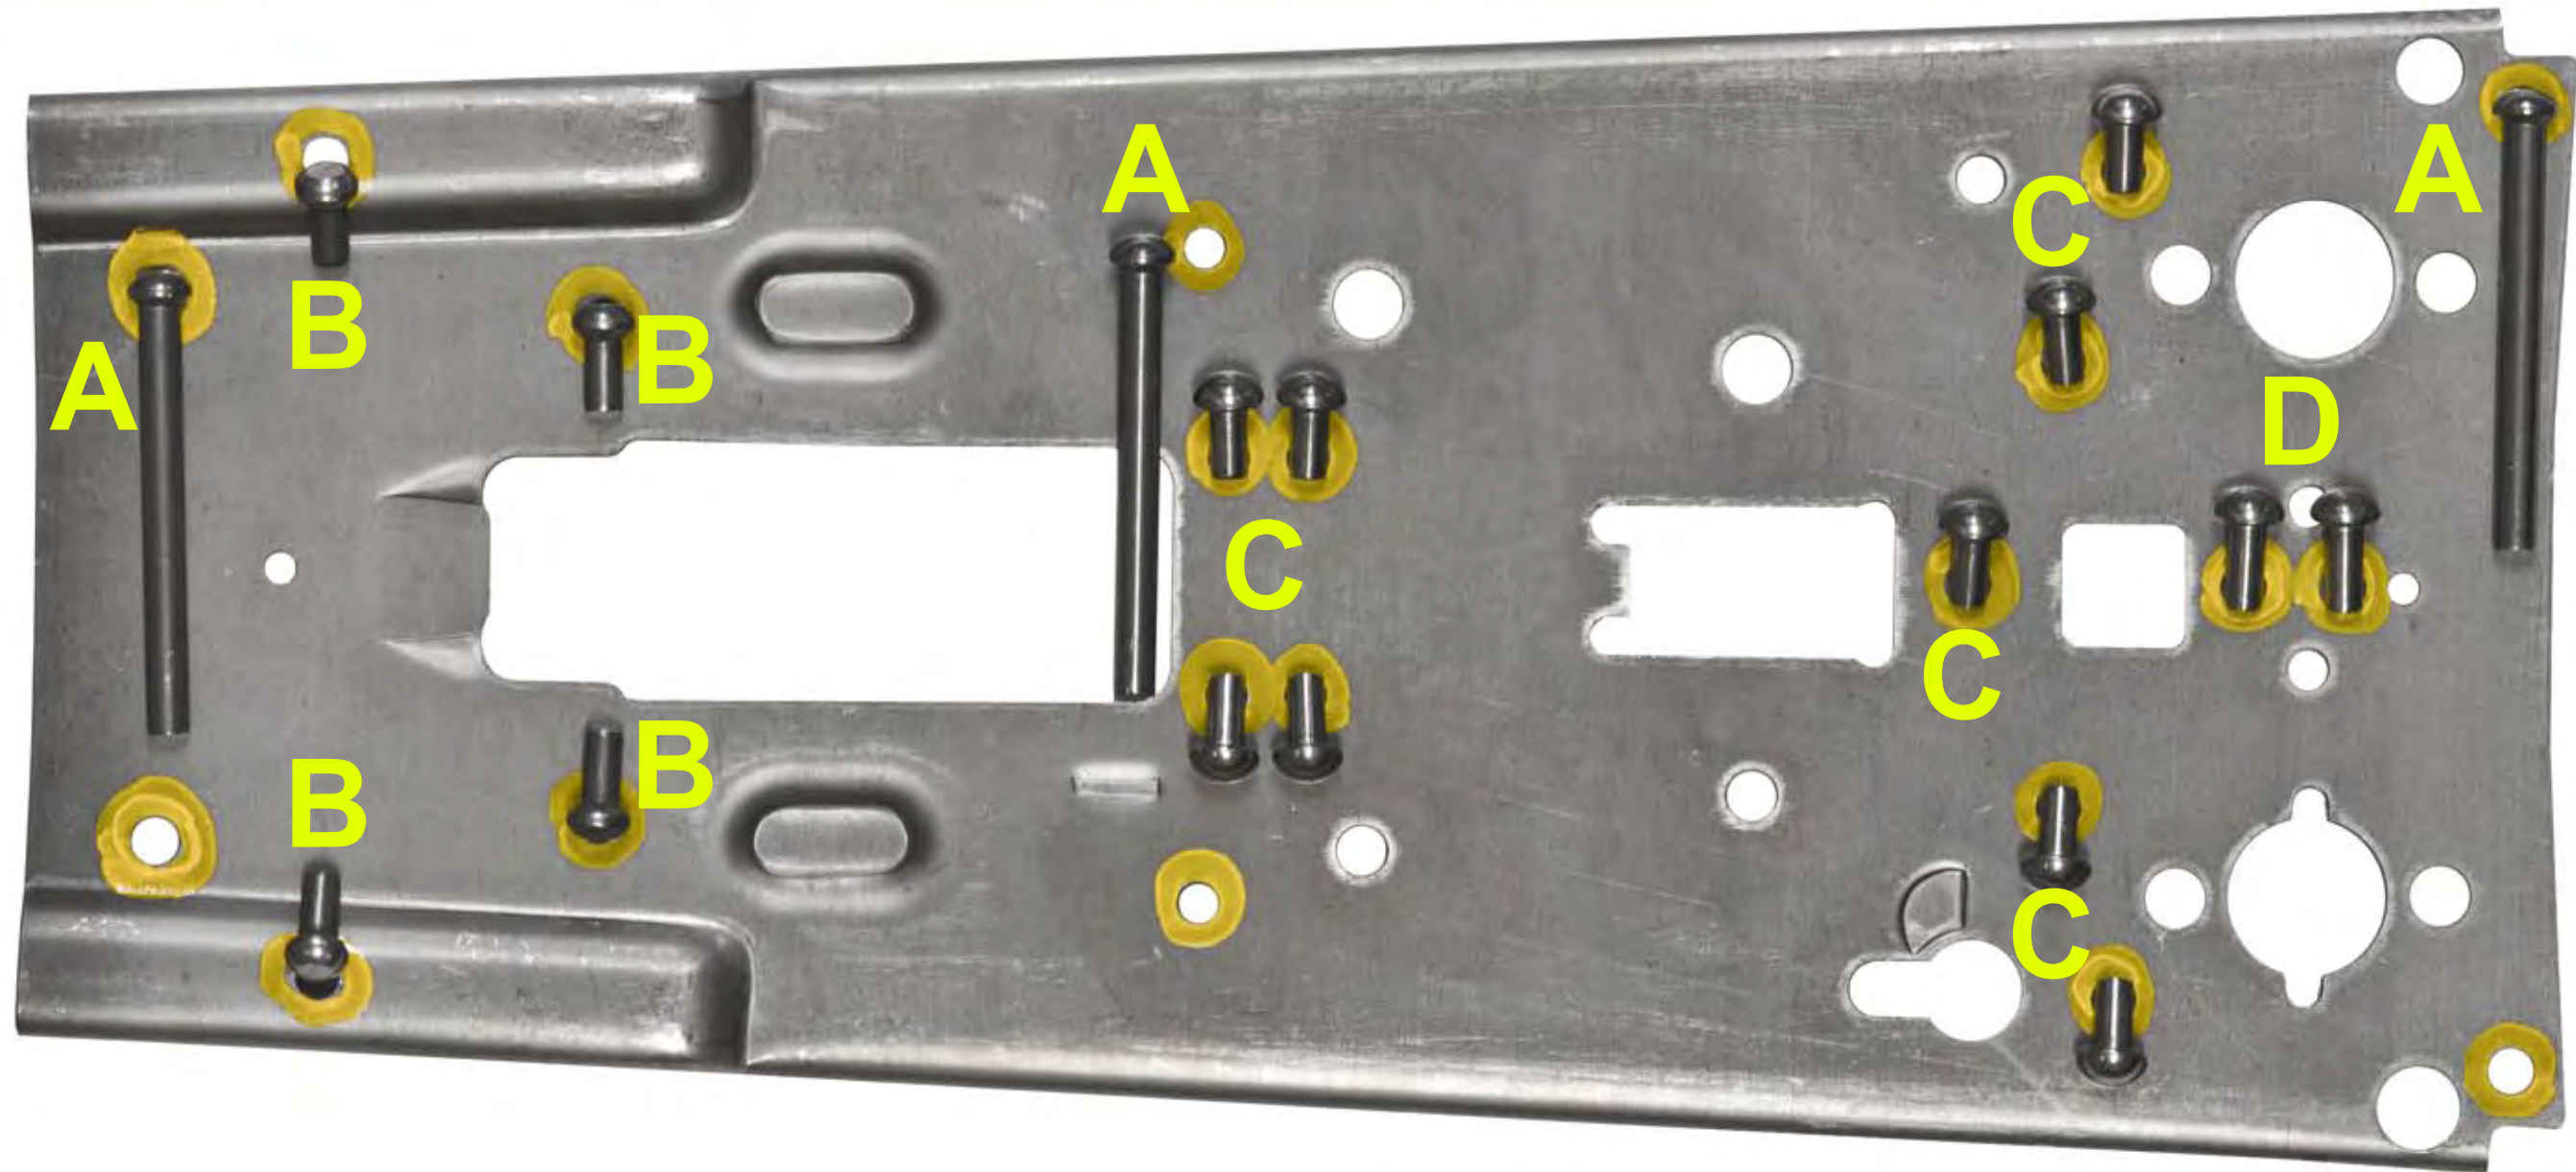

Diagram For The Yugo AK Rivet Build Set

A - 11/64" x 1-19/32" Swell Neck
B - 5/32" x 5/16" Swell Neck

C - 5/32" x 5/16" Round Head
D - 5/32" x 3/8" Round Head